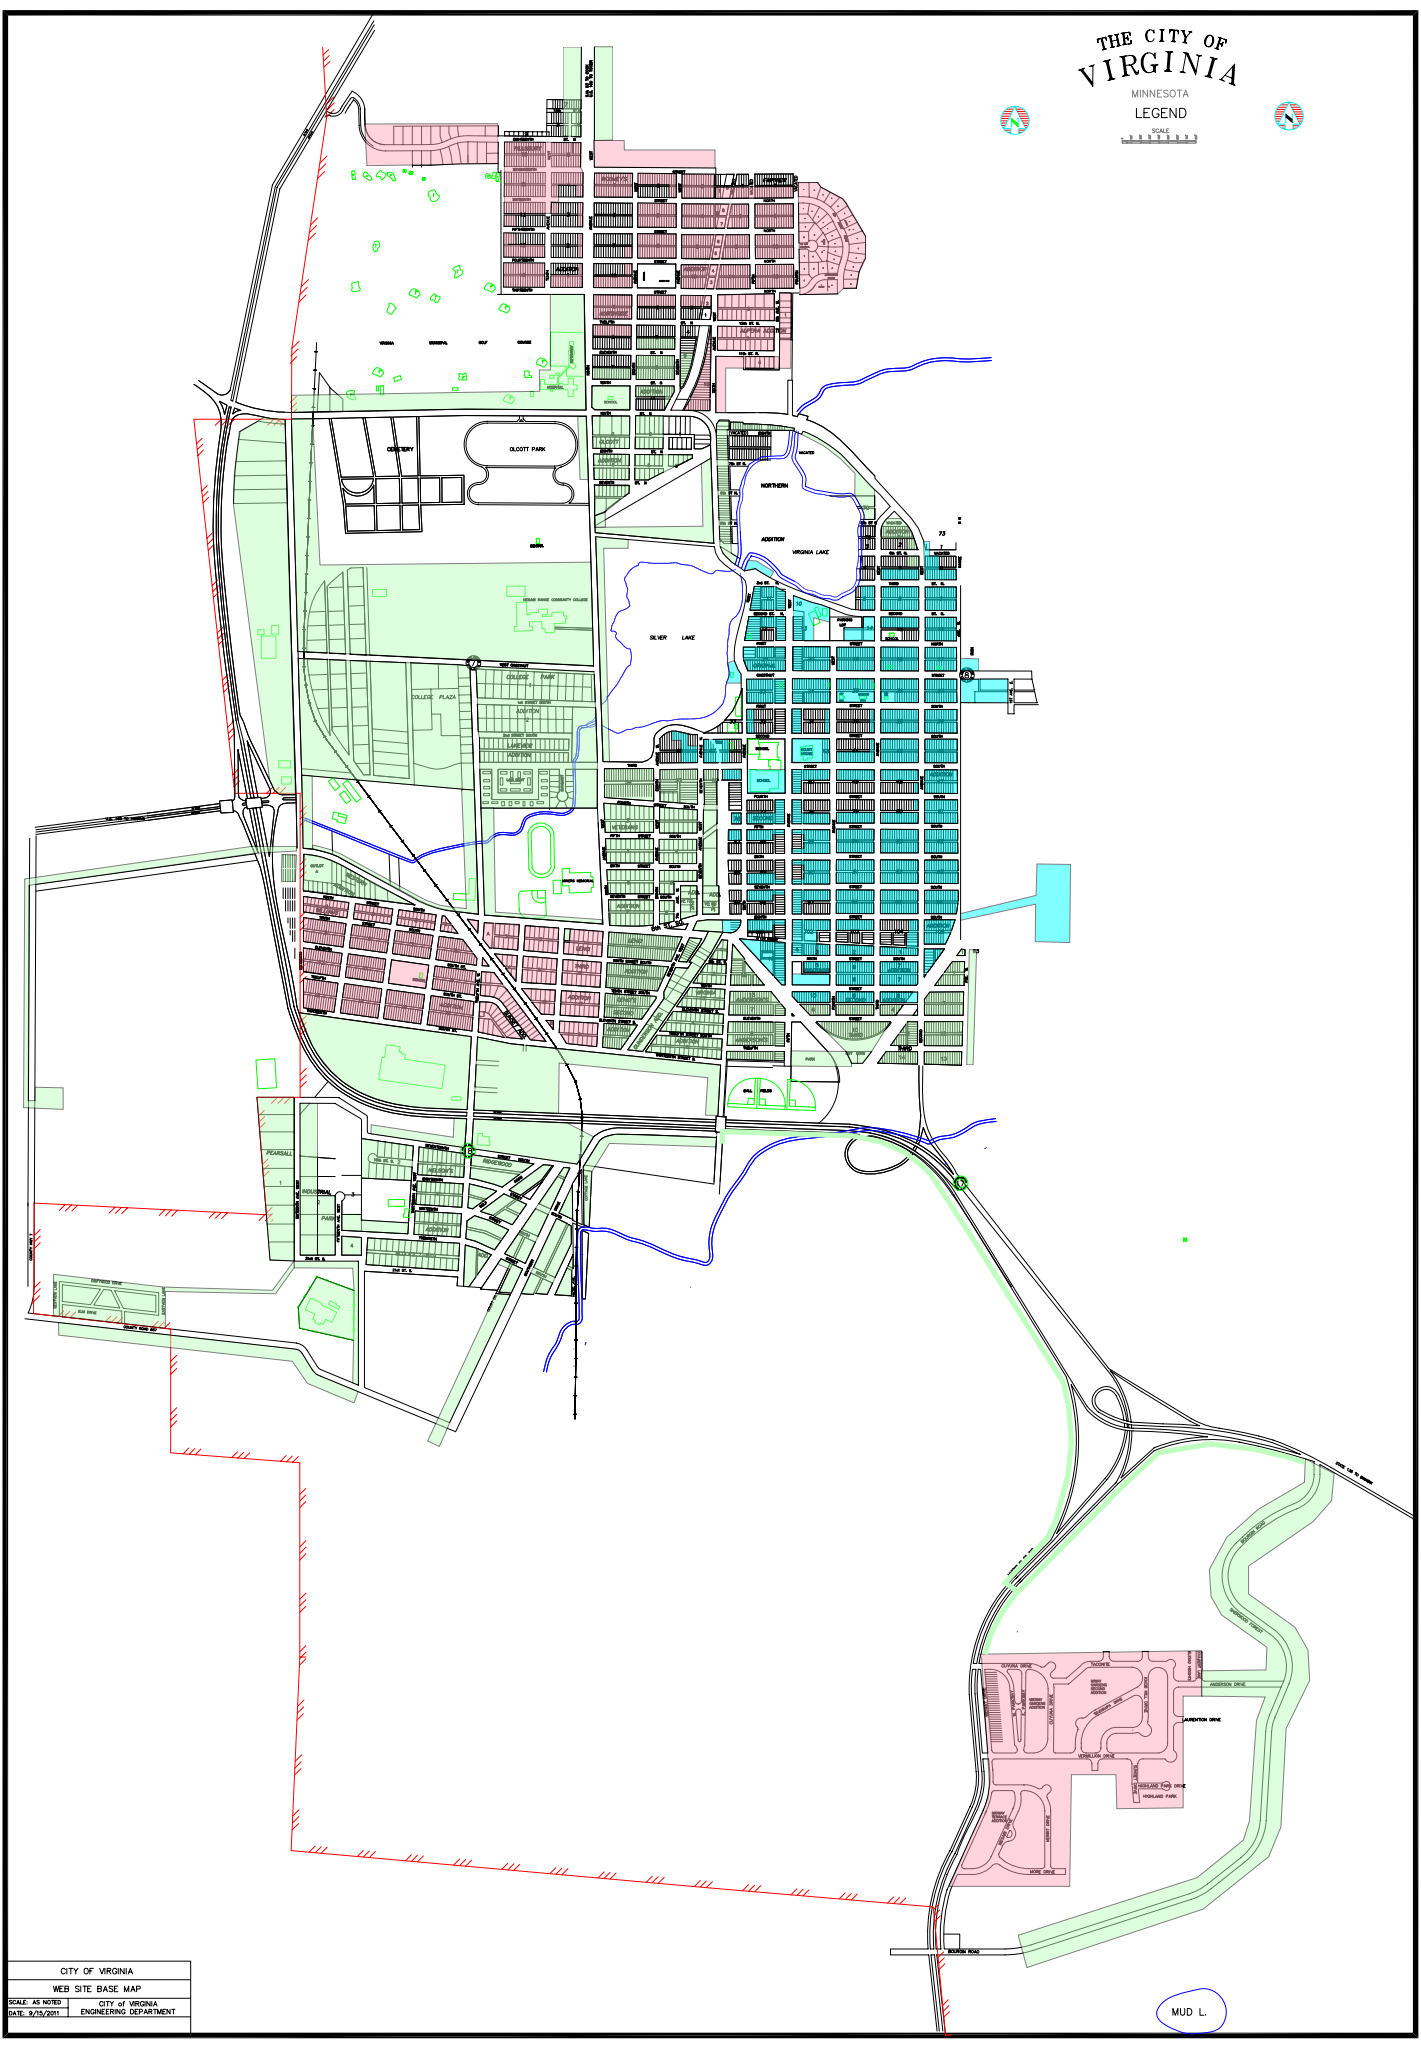

THE CITY OF VIRGINIA

MINNESOTA
LEGEND

SCALE

CITY OF VIRGINIA
WEB SITE BASE MAP
SCALE AS SHOWN CITY OF VIRGINIA
DATE: 8/23/2011 ENGINEERING DEPARTMENT