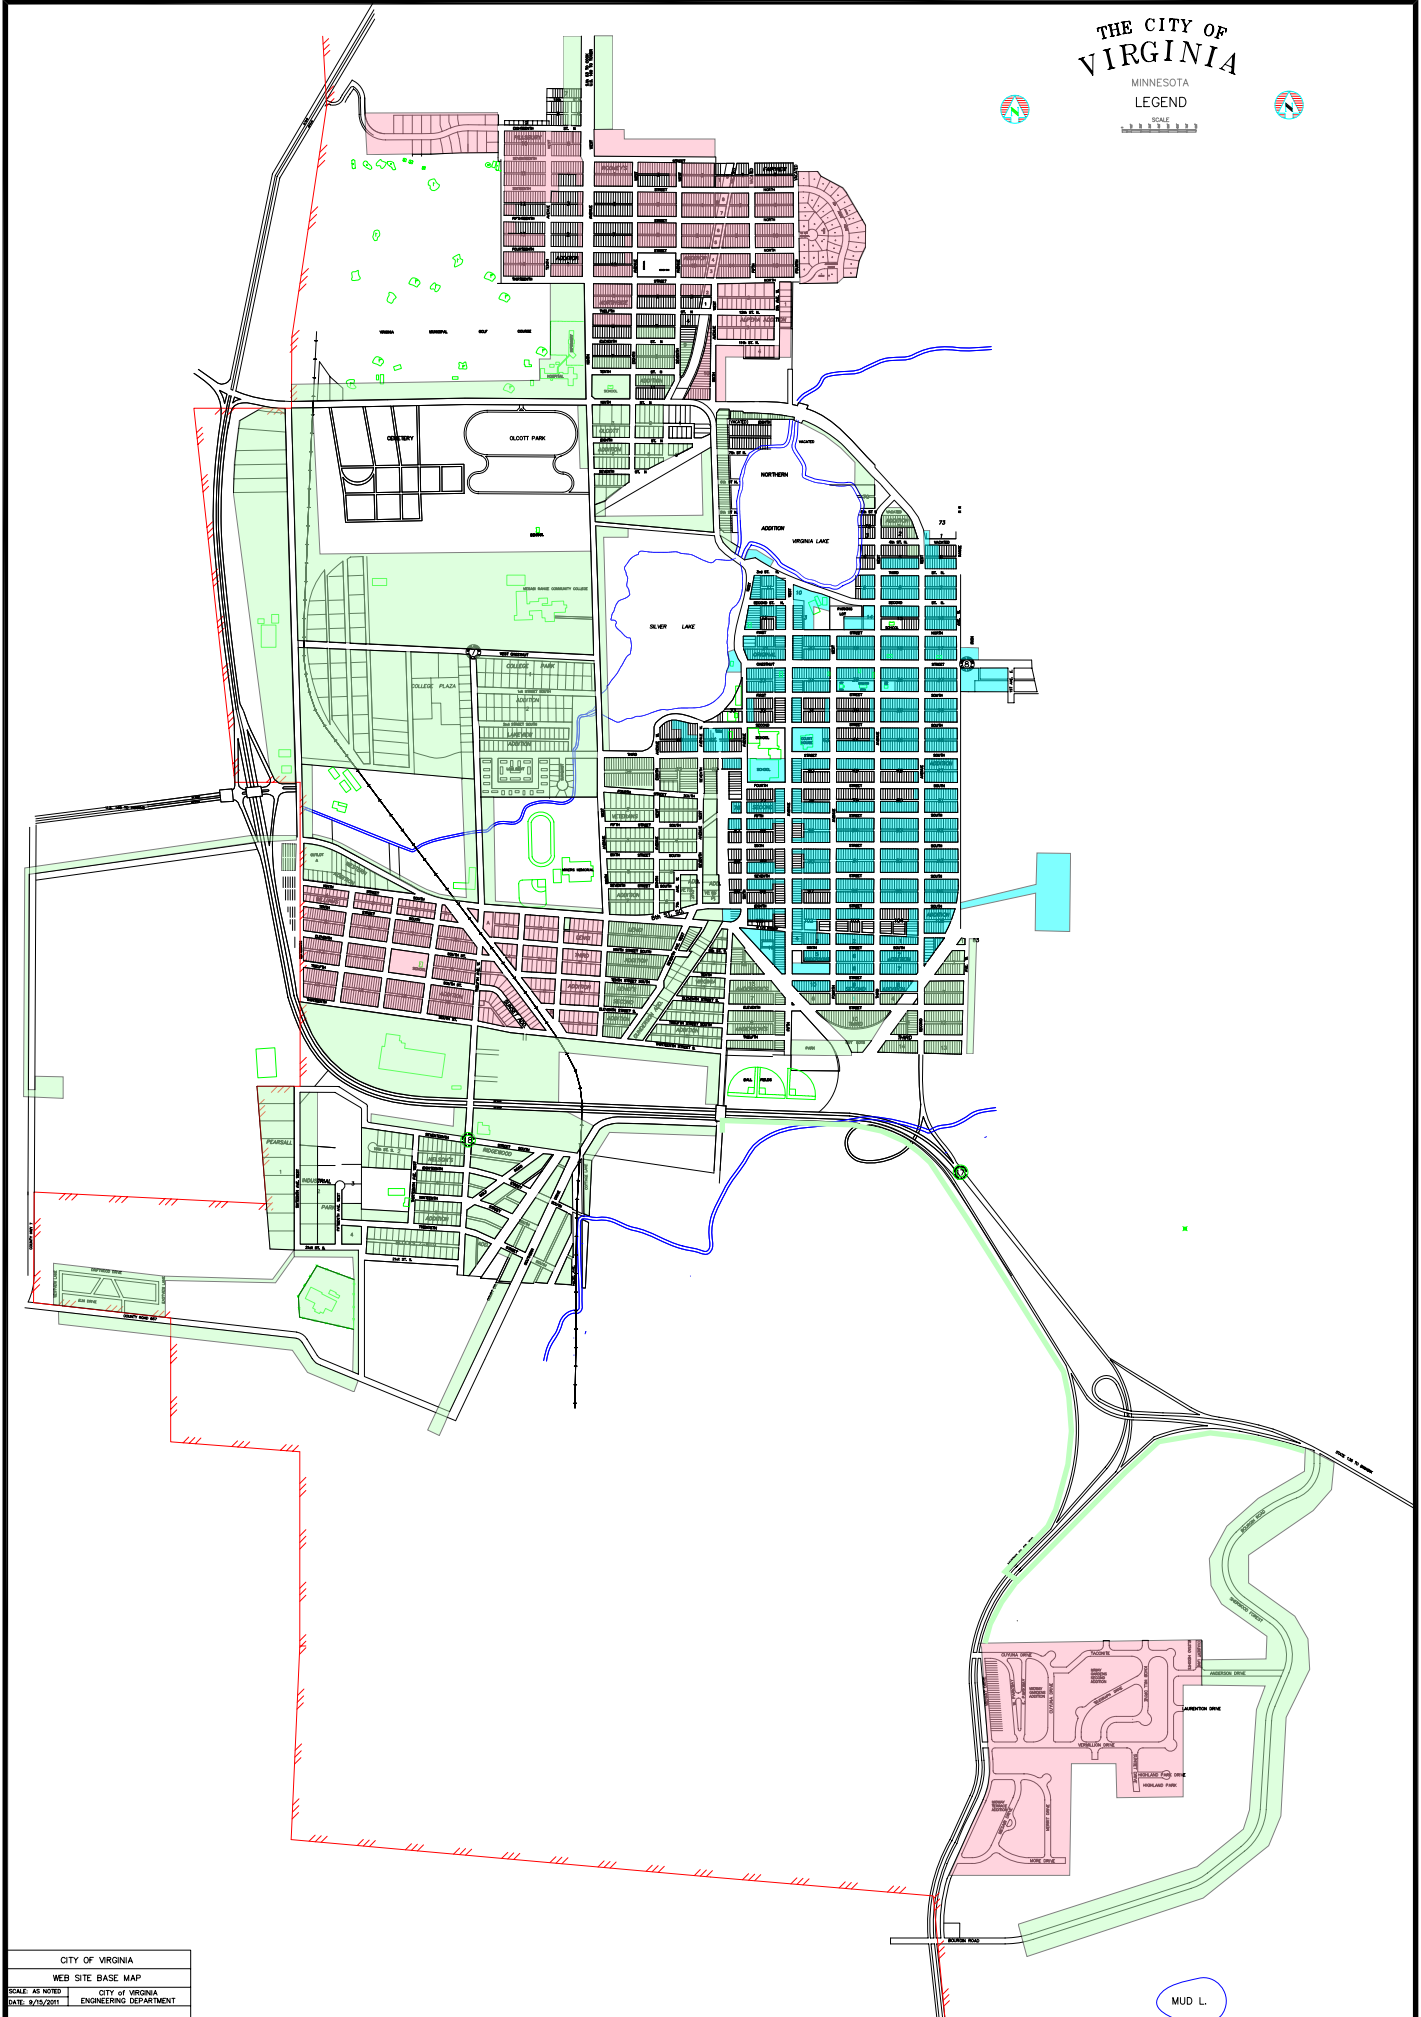

THE CITY OF VIRGINIA

MINNESOTA
LEGEND

SCALE

CITY OF VIRGINIA
WEB SITE BASE MAP
SCALE AS SHOWN CITY OF VIRGINIA
DATE: 8/23/2011 ENGINEERING DEPARTMENT

MUD L.